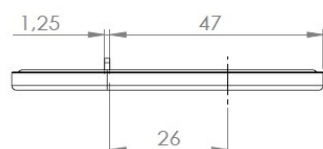

PRODUCT SHEET

Description:

Cover Plate Double F/Lock X-689 & 910, Chrome Plated

Item number:

14.09.170-0

Units	Box	Carton	HS Code	Barcode
Pcs.	50	400	8301600090	 5704866046459

SISO A/S

Mileparken 11
DK-2740 Skovlunde
Denmark
VAT: 24786013